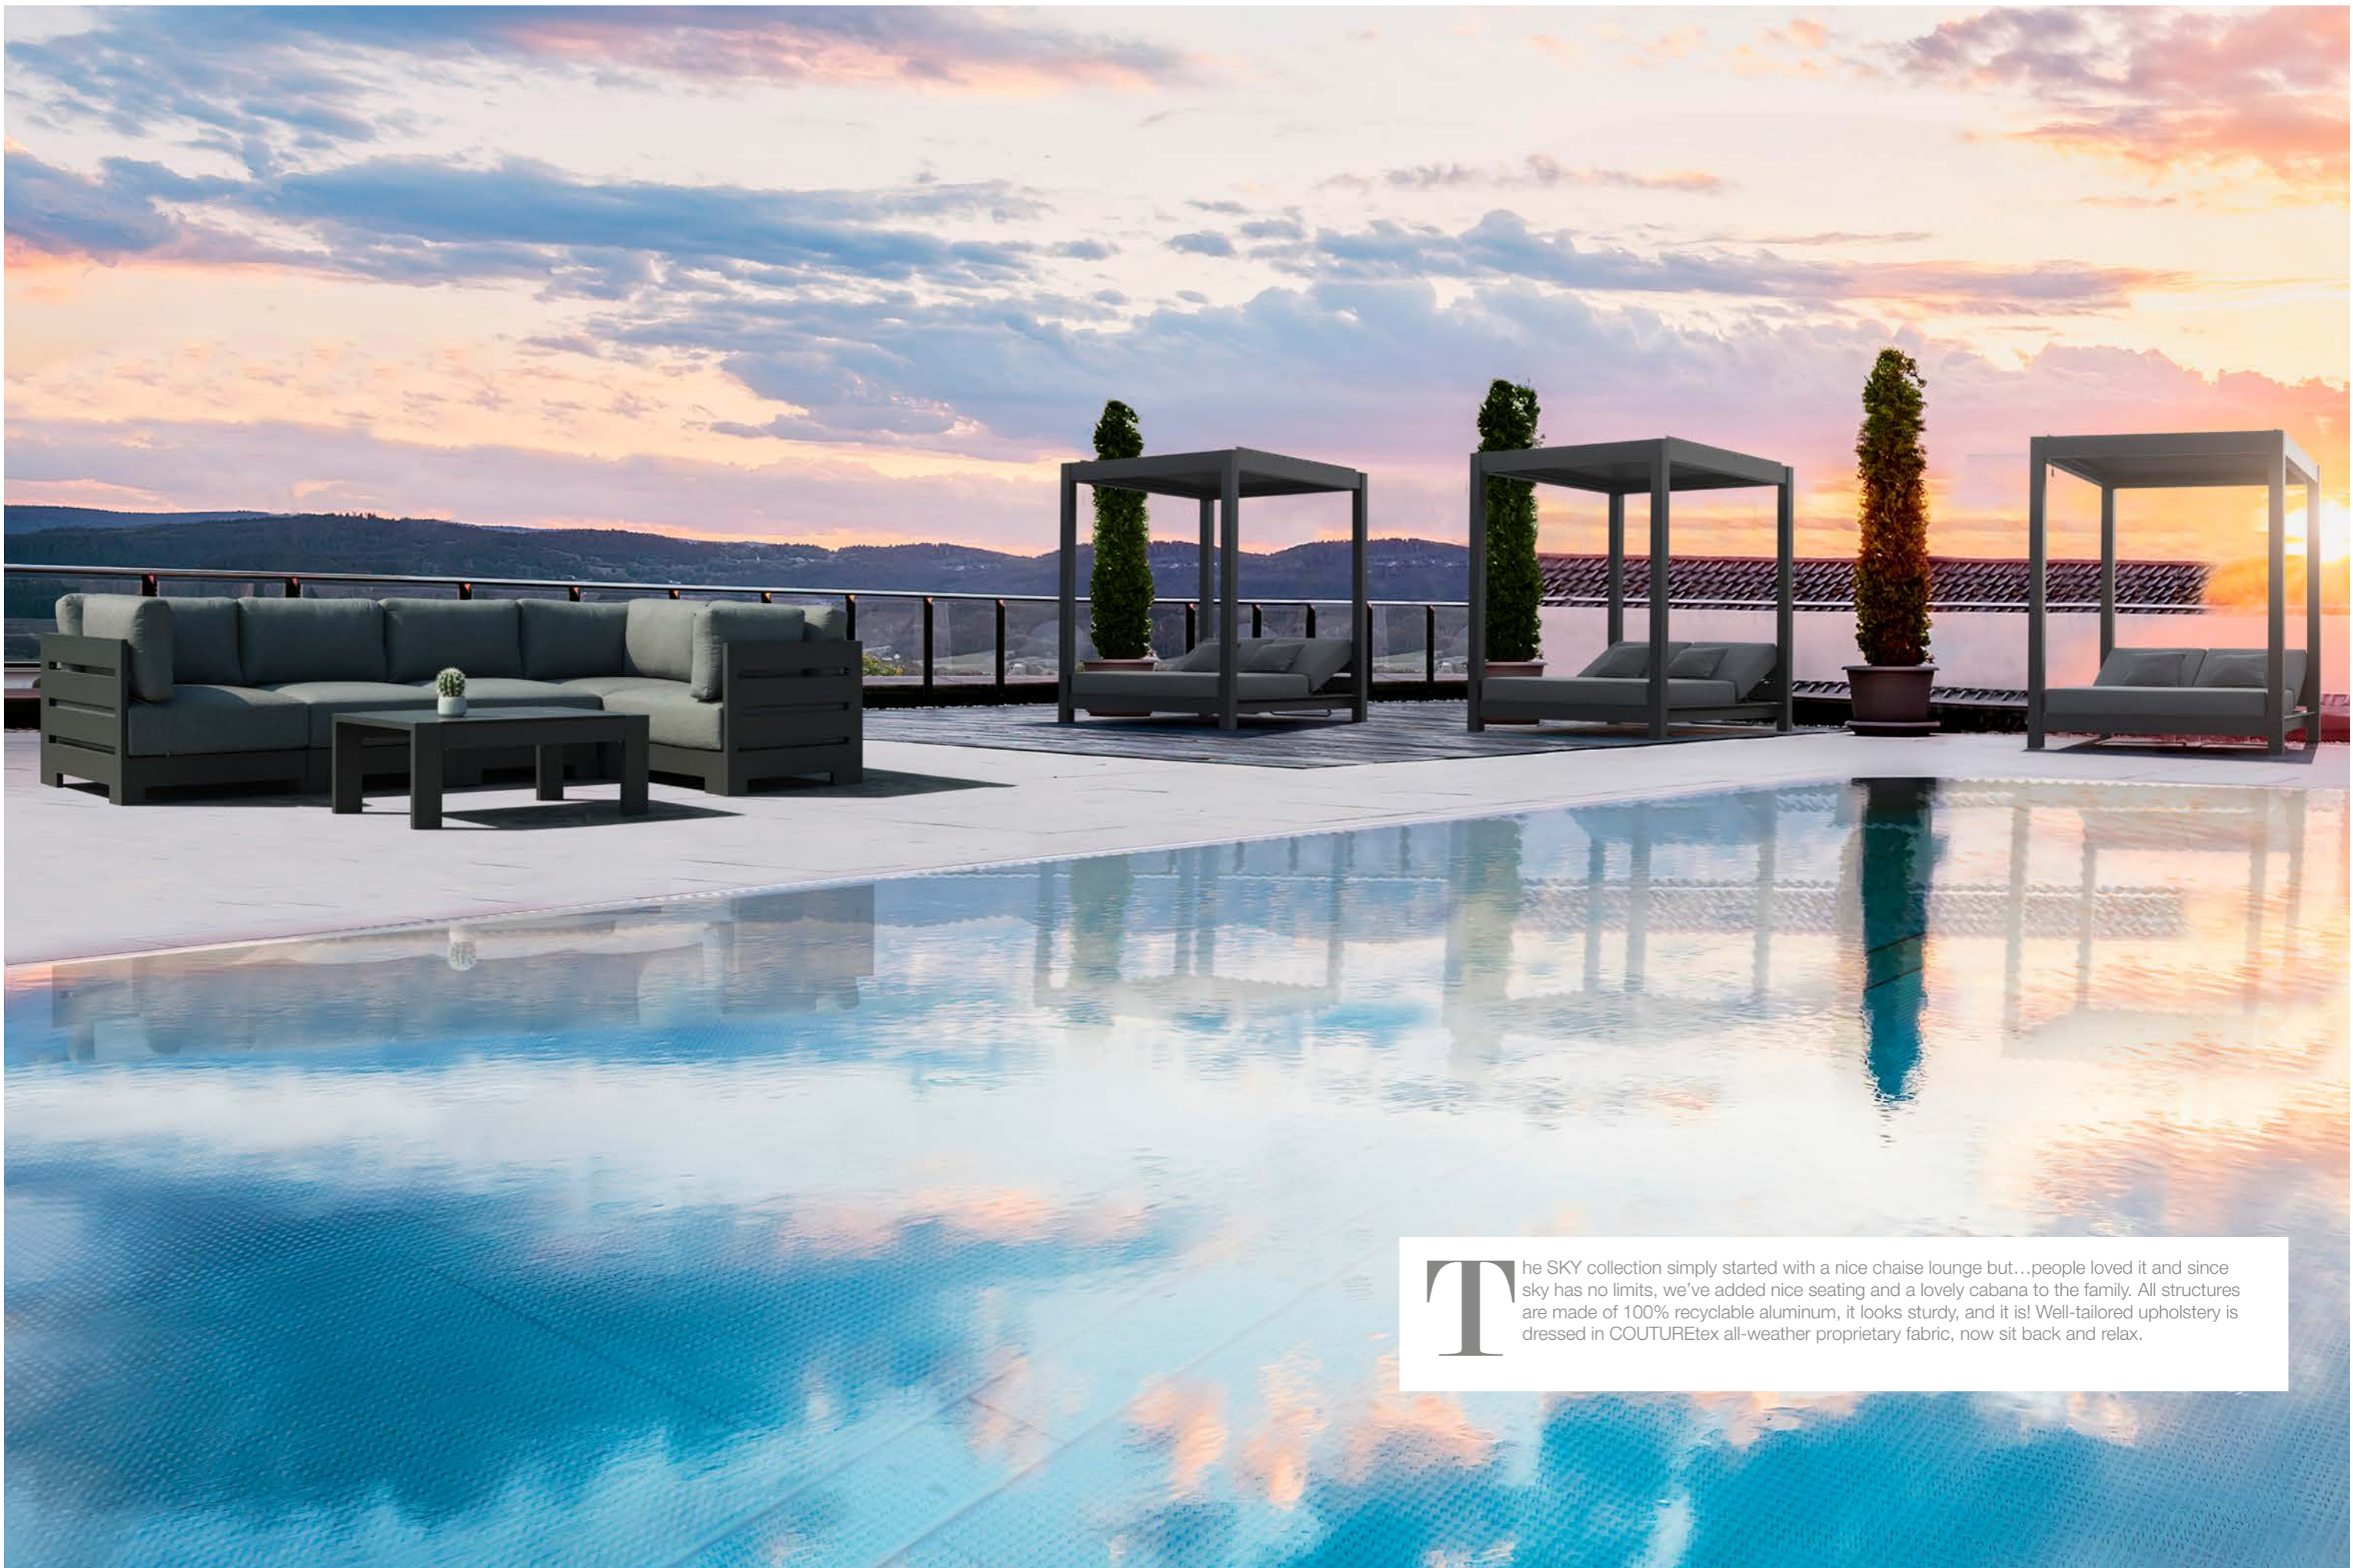

SKYY

The SKY collection simply started with a nice chaise lounge but...people loved it and since sky has no limits, we've added nice seating and a lovely cabana to the family. All structures are made of 100% recyclable aluminum, it looks sturdy, and it is! Well-tailored upholstery is dressed in COUTUREtex all-weather proprietary fabric, now sit back and relax.