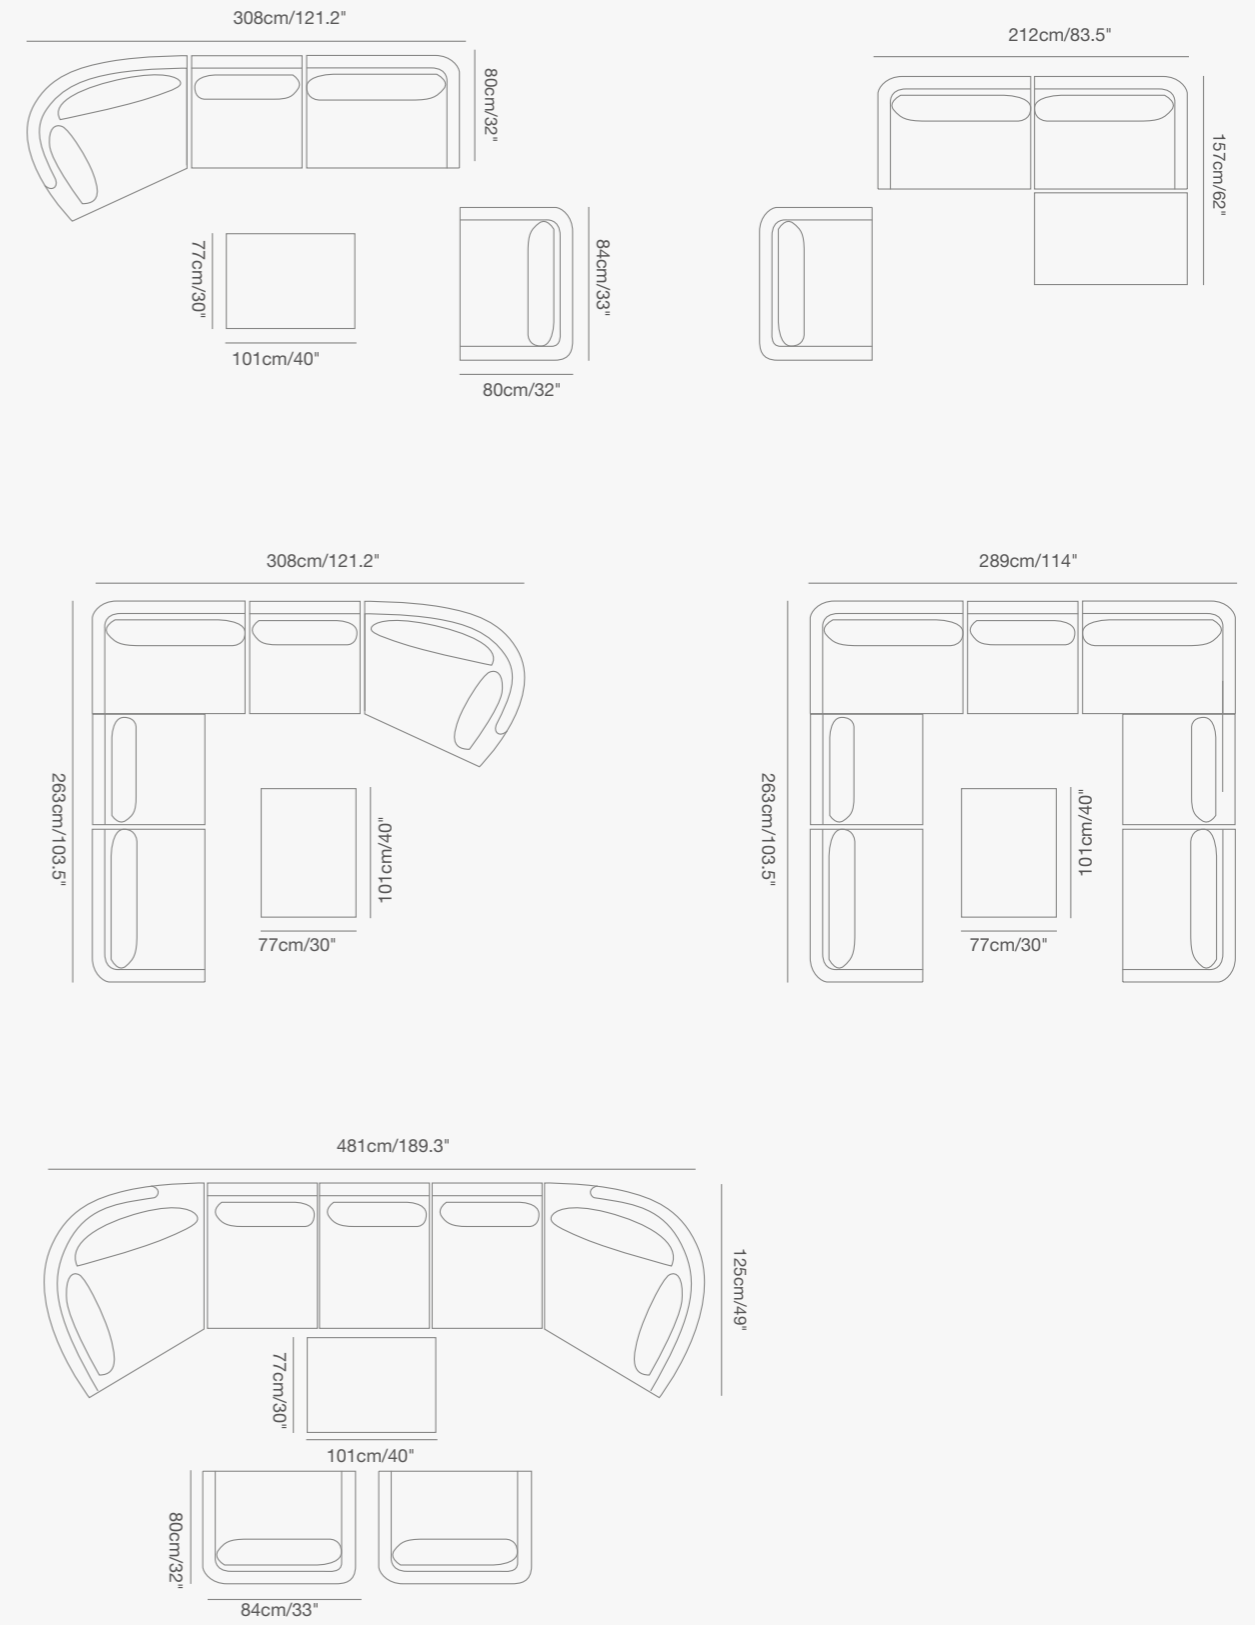

CLUB

A few configurations

CLUB
Collection

91 9321 00 CLUB armchair
W . 84cm/33" D . 80cm/31" H . 68cm/26.7"
SH . 40cm/16" AH . 68cm/26.7"

91 9321 61 CLUB right hand curved chair
W . 125cm/49" D . 109cm/43" H . 68cm/26.7"
SH . 40cm/16" AH . 68cm/26.7"