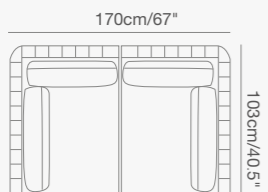

HUG

A few configurations , just a few...