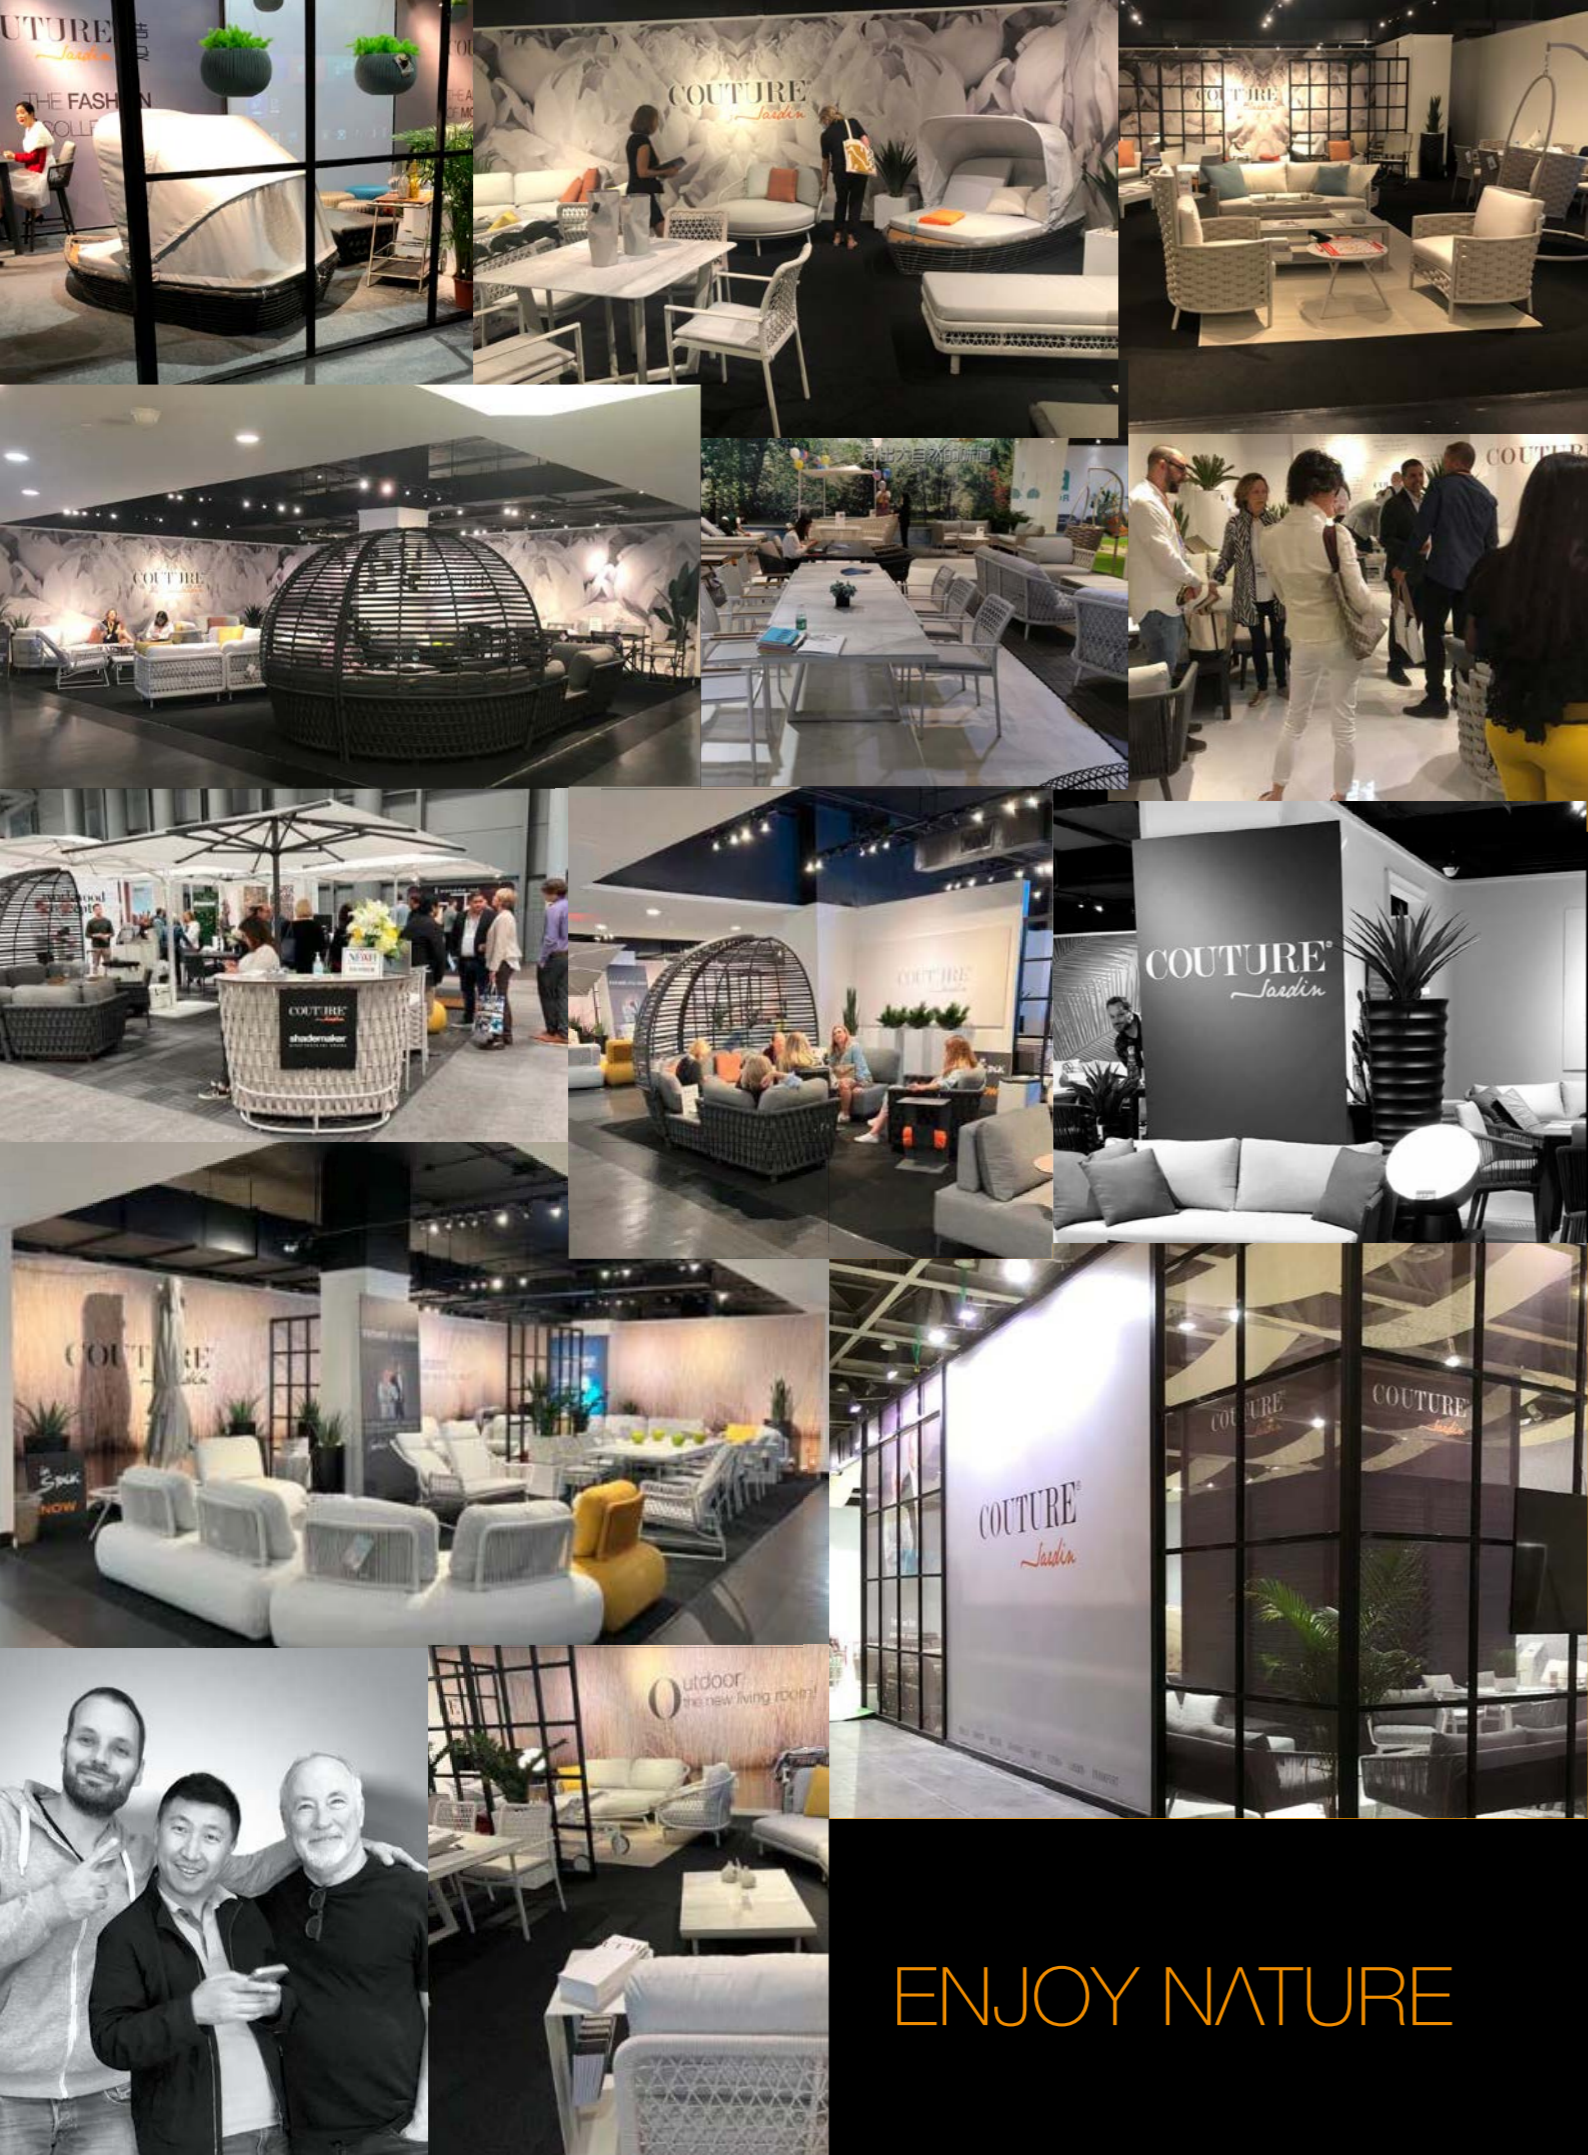

FAUX WOOD

Our faux wood is made of plastic that is UV resistant, waterproof and colourfast. Therefore there is no need to use any conditioner or wood preservative to keep it nice for many years. It is almost maintenance free and easy to clean, you can use a soft rag with a mixture of dish soap and warm water. If needed, a soft brush can be used to loosen any dirt and debris from the surface.