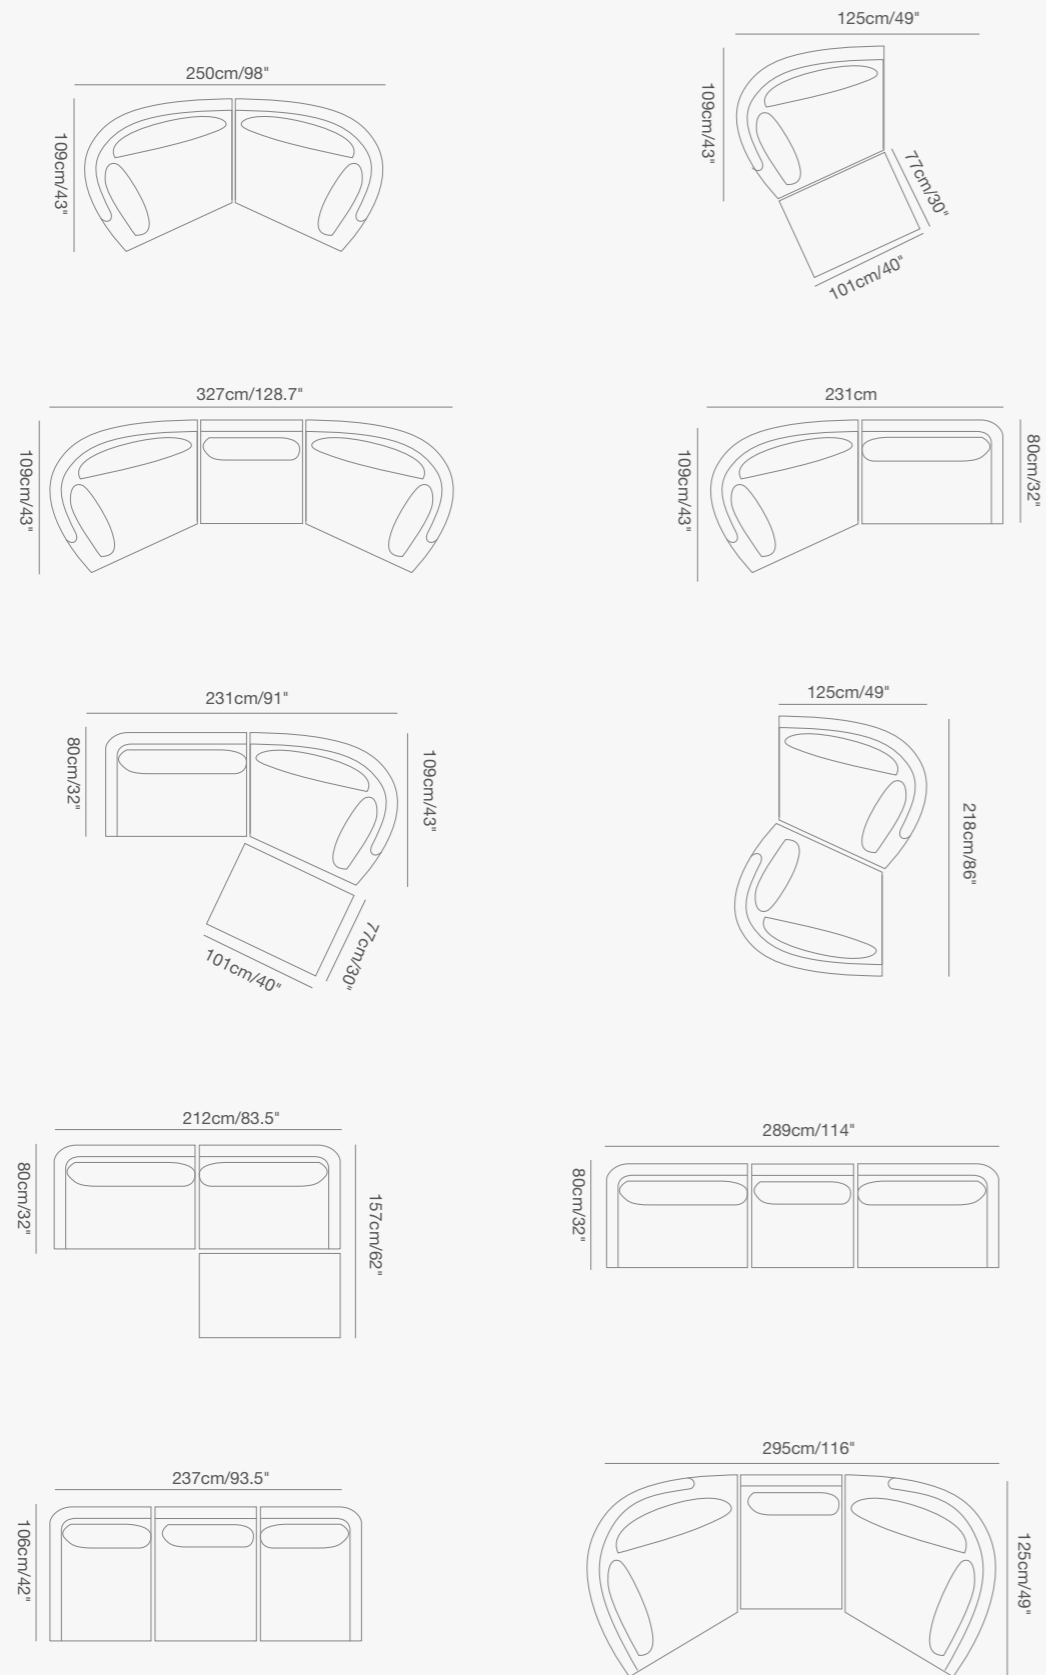

CLUB

A few configurations

CLUB
Collection

91 9321 00 CLUB armchair
W . 84cm/33" D . 80cm/31" H . 68cm/26.7"
SH . 40cm/16" AH . 68cm/26.7"

91 9321 61 CLUB right hand curved chair
W . 125cm/49" D . 109cm/43" H . 68cm/26.7"
SH . 40cm/16" AH . 68cm/26.7"