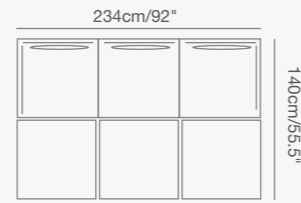

WELCOME

truly offers infinite possibilities, you simply have to decide between 1,2 or 3 seaters or extra long sofa in line or U or L configurations.

91 7014 00

WELCOME

Collection

PRODUCT DETAILS:

- Contract-grade welded aluminum frame;
- Tiger brand powder coating;
- UV treated light grey mesh for Armrest/Back;
- Tables have a tempered Ceramic-coated glass;
- UV treated durable outdoor acrylic fabric COUTUREtex, waterproof treated.

Frame	Cushions COUTUREtex	Armrest/Back Serge Ferrari	Table Tops CERAMIC-COATED GLASS
 White Alum	 Granite	 Eden	 White
 Teak finish aluminium	 Granite	 Eden	 Light grey
 Anthracite	 Granite	 Dark grey	 Anthracite