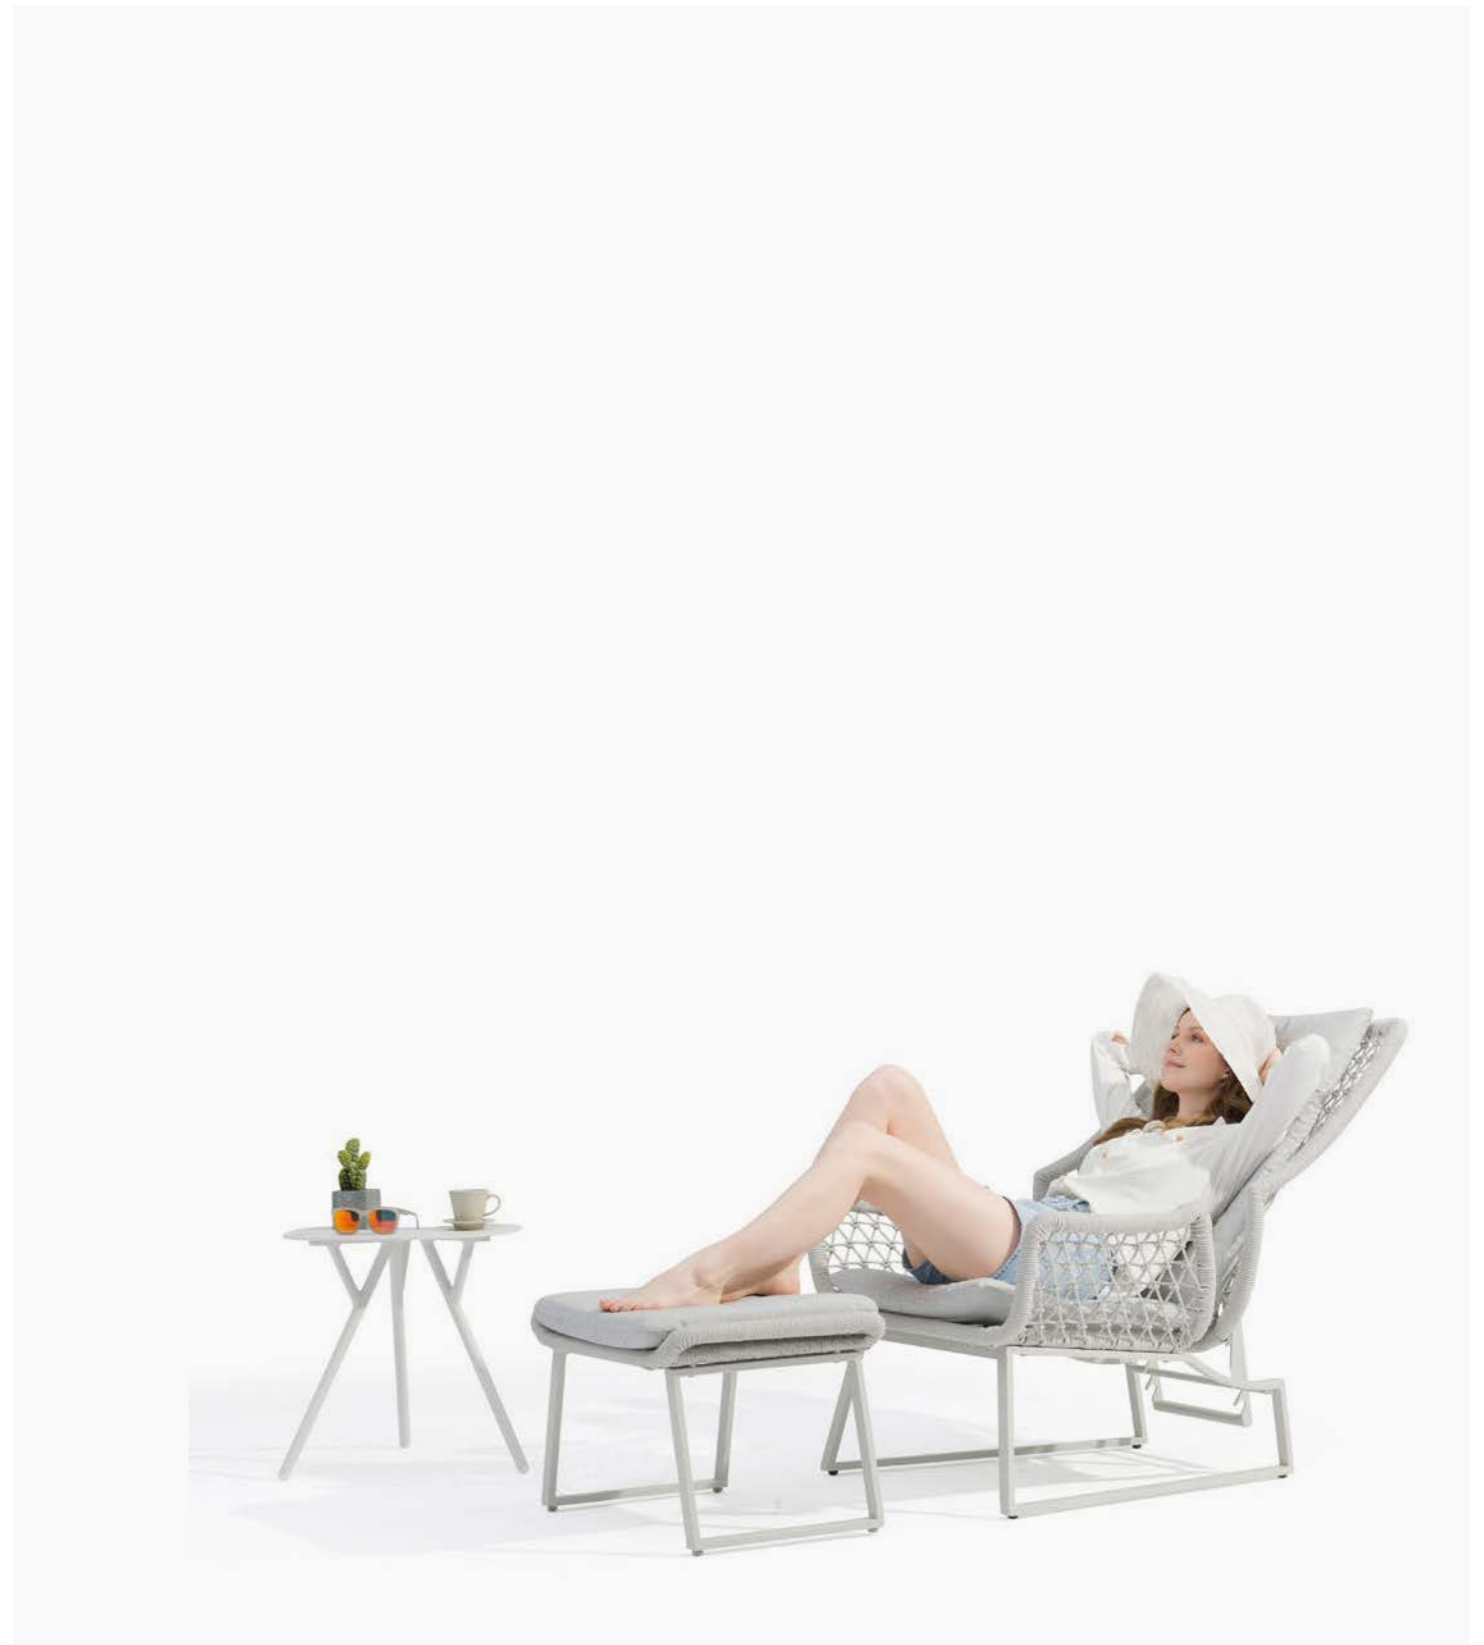

Greige

Anthracite

Table Tops CERAMIC-COATED GLASS

Light grey marble

Greige

Anthracite

DREAM

Thanks to its adjustable back, DREAM is a perfect companion to sit comfortably, have a nap and, why not, dream a bit. To be enjoyed alone or together.