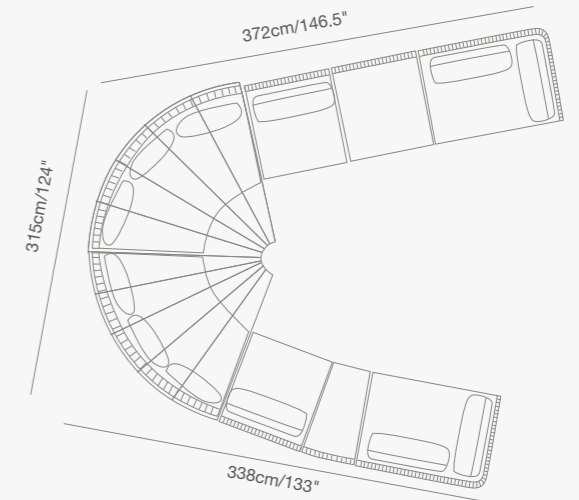

Design your own configurations,
your project is unique.