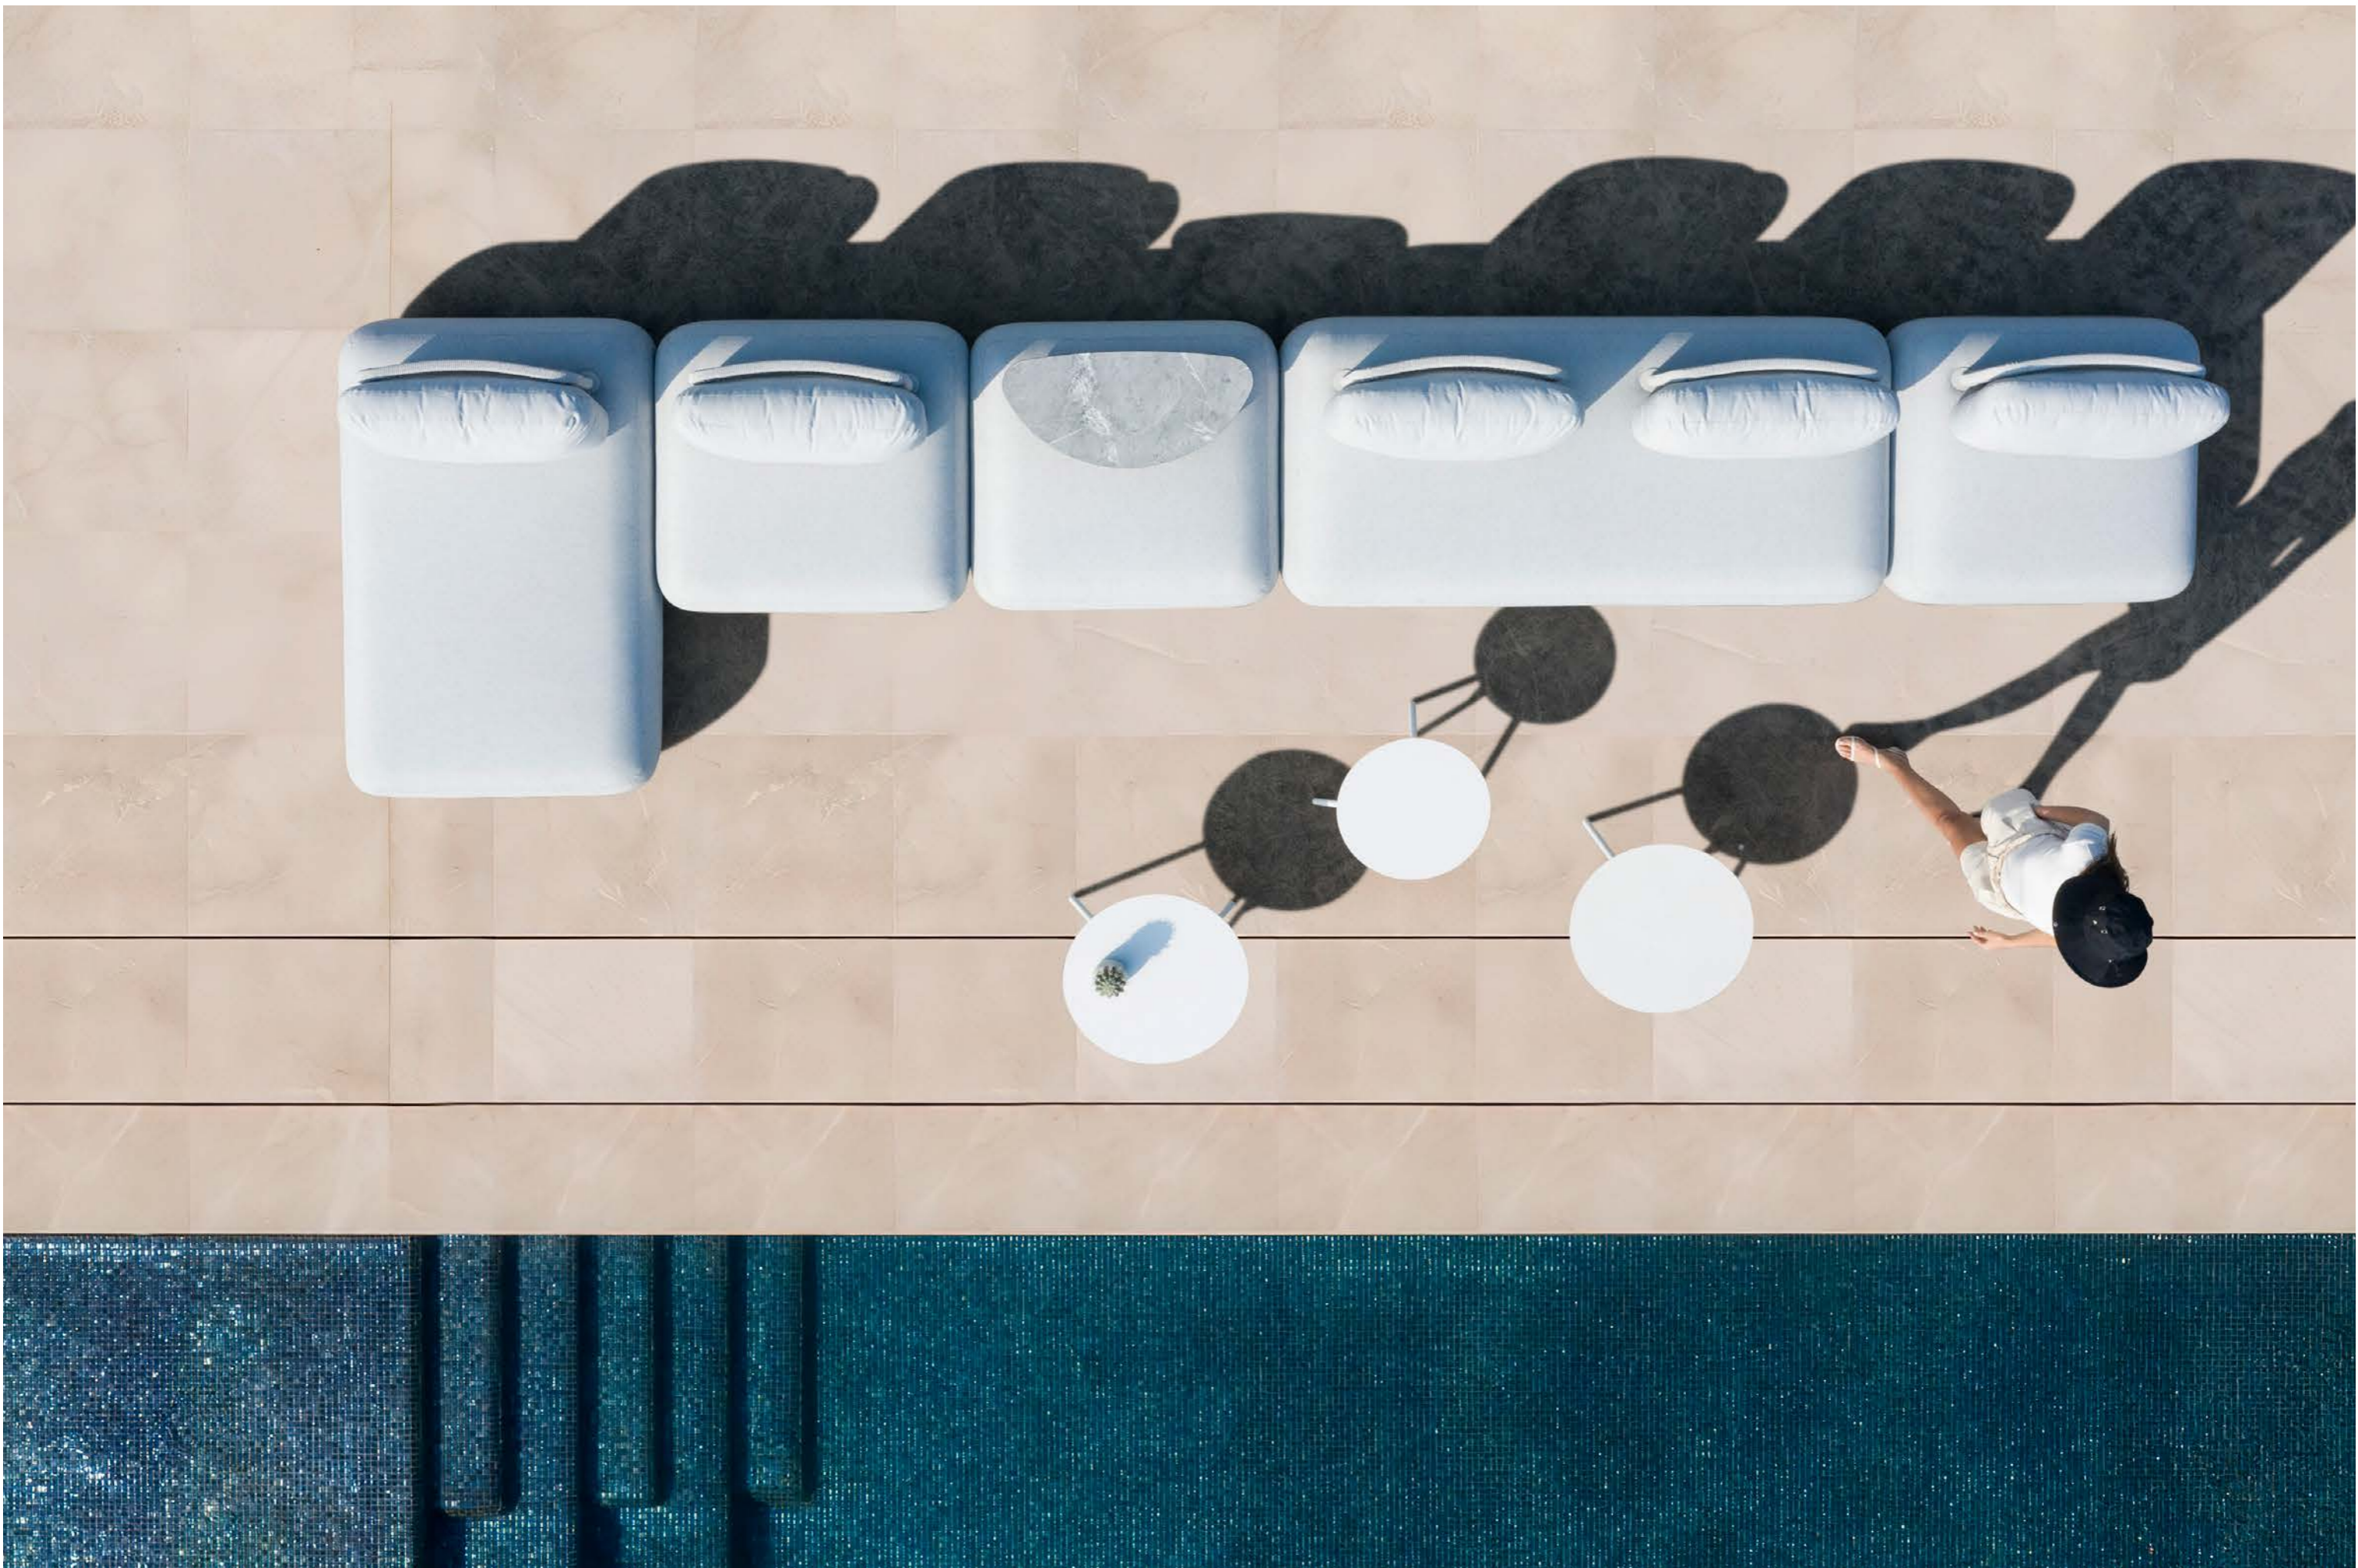

92 2785 20 KOKOON daybed
Dia . 164cm/64.5" H . 200cm/79"
SH . 45cm/18"

Frame

Light grey

Cushions
COUTUREtex

Light grey

Weaving

Light grey

OLALA